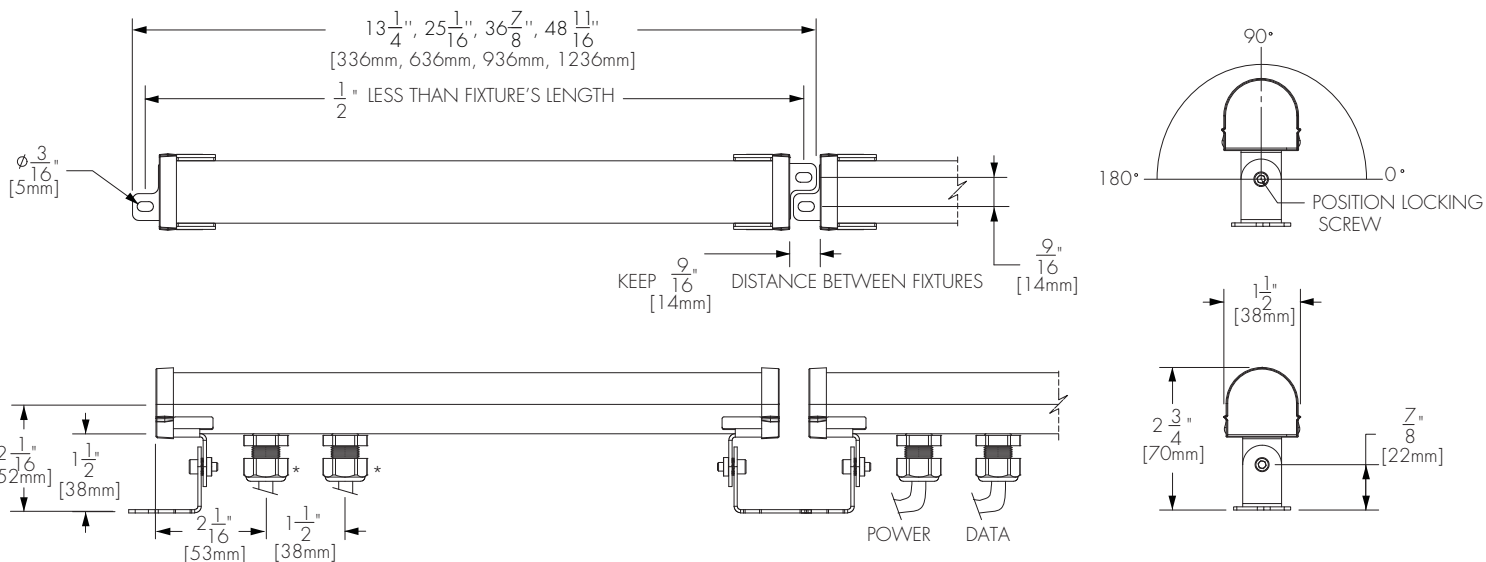

Electrical :

- 24V DC luminaire, remote power & data supply available for 120 to 277V (required but not included, see page 3 for options)
- 5W/ft
- 2X 12ft cord (#18-2)
- DMX 512 ready