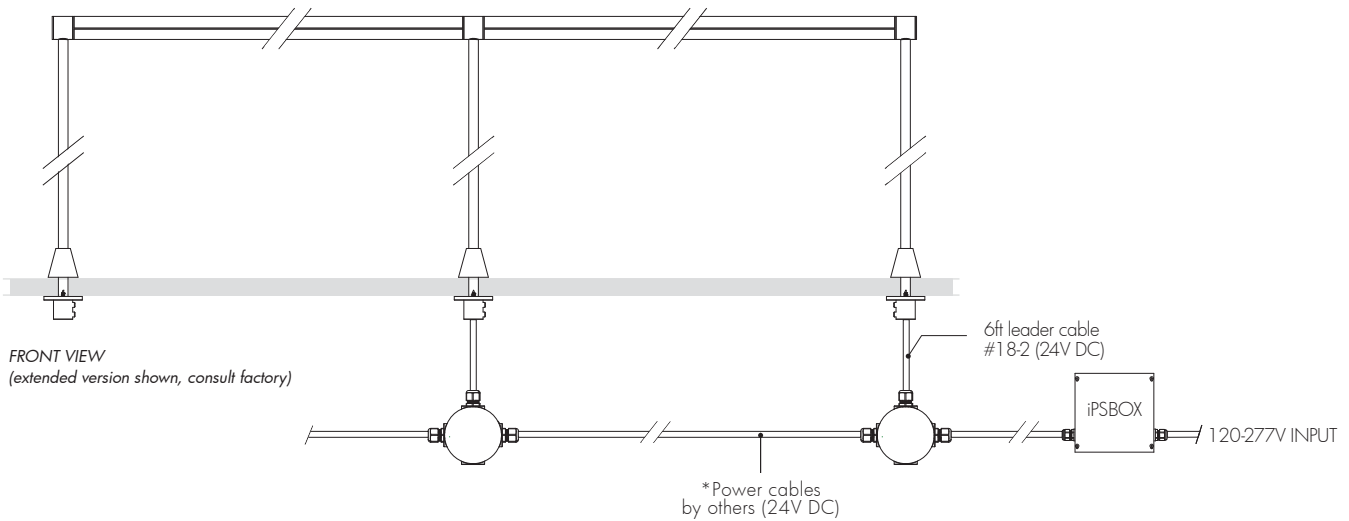

TYPICAL WIRING DIAGRAMS

Non-Dimming Version