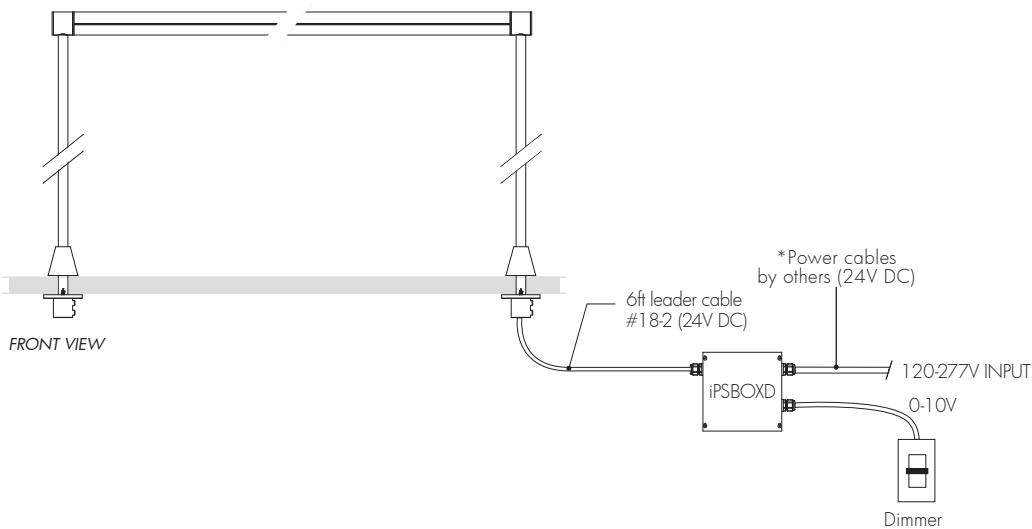

Dimming Version (0-10V)

- OUTPUT QUANTITY DEPENDS ON PROJECT LAYOUT.
- UP TO 6 OUTPUTS TO FIXTURES.
- ADD UP ALL FIXTURE RUN LOADS AND BE SURE THEY DO NOT EXCEED THE CAPACITY OF THE iPSBOX .