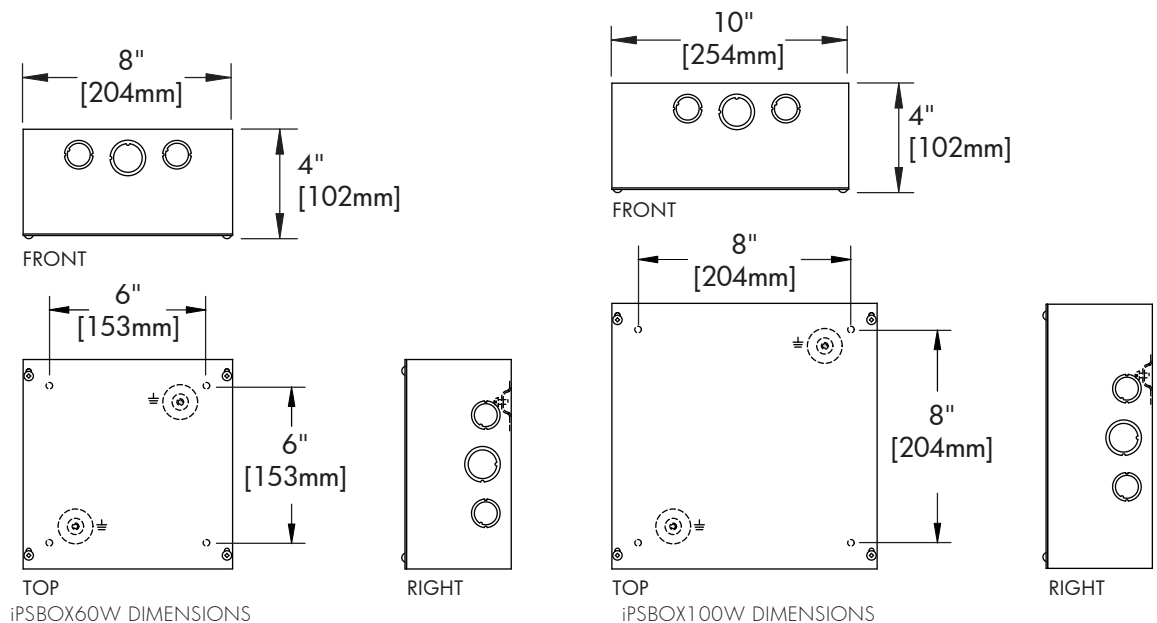

ACCESSORIES

Order separately

Remote Power Supply Without Housing :

- **PS24V25** Remote wall mounted power supply 25W for Lumentube® Table (6 feet leader cable included, 120V to 24V DC).
- **PS24V60** Remote power supply 60W (120-277V to 24V DC)
- **PS24V60D** Remote power supply 60W c/w dimming module (120-277V to 24V DC).
- **PS24V100** Remote power supply 100W (120-277V to 24V DC)
- **PS24V100D** Remote power supply 100W c/w dimming module (120-277V to 24V DC).

Remote Power Supply With Housing :

- **iPSBOX60** Interior remote power supply 60W with housing (120-277V to 24V DC)
- **iPSBOX60D** Interior remote dimming power supply 60W with housing (120-277V to 24V DC)
- **iPSBOX100** Interior remote power supply 100W with housing (120-277V to 24V DC)
- **iPSBOX100D** Interior remote dimming power supply 100W with housing (120-277V to 24V DC)