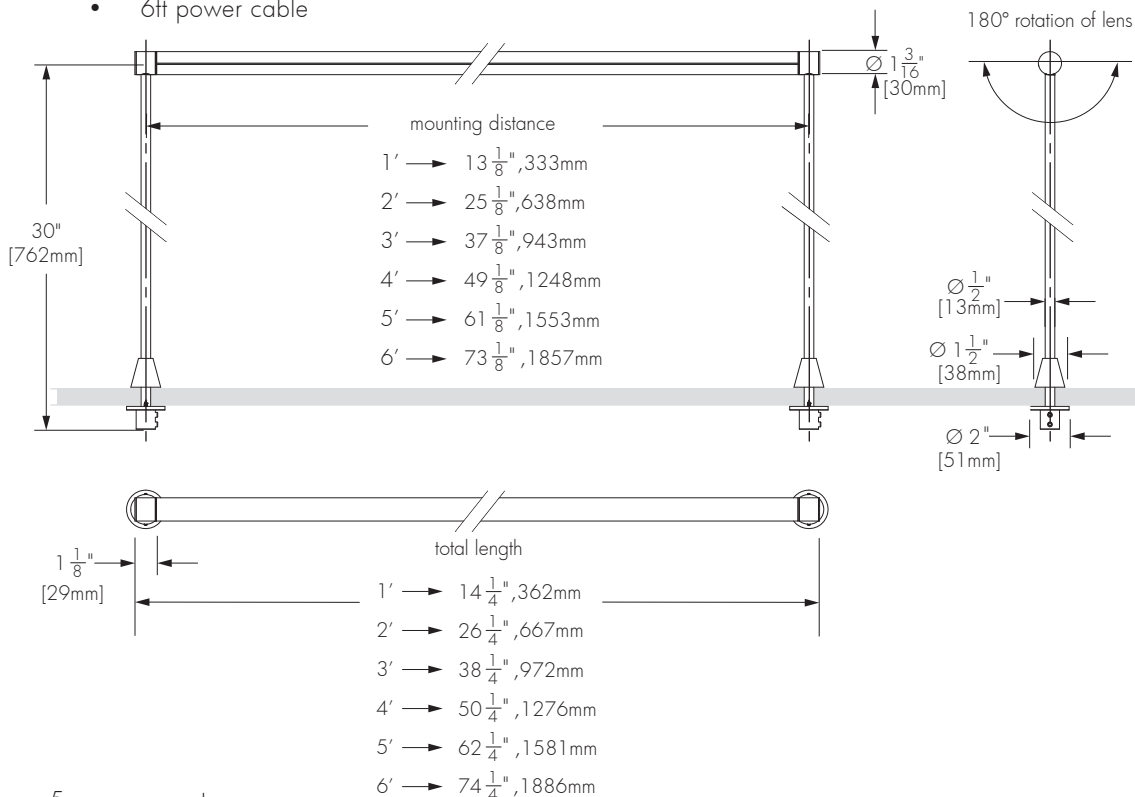

Client : _____
Project name : _____
Order # : _____
Type : _____ Qty. : _____

FEATURES & BENEFITS

Physical :

- Low copper content extruded aluminum housing
- Available in 1, 2', 3', 4', 5' and 6' sections
- Electro-statically applied polyester powder coat finish
- Clear or frosted lens

Performance :

- 284 delivered lumens per foot (4000K unit, clear lens)
- Lumen maintenance L70 @ 25°C - 80,000 hrs
- Lumen measurements comply with **LM - 79 - 08** standard
- Operating temperatures: -25°C to 50°C

Electrical :

- 24V luminaire available with 120 to 277V remote driver (not included)
- 5 watts per foot
- 0-10 volt dimming option
- 6ft power cable

5 year warranty