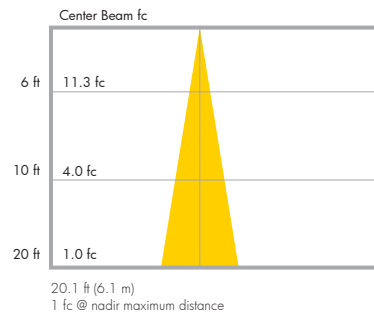

Illuminance at Distance

Photometric data based on test results from an independent NIST traceable testing lab. IES data is available at www.lumenpulse.com/en/support. Always refer to our website download section for the latest updates of our IES files.