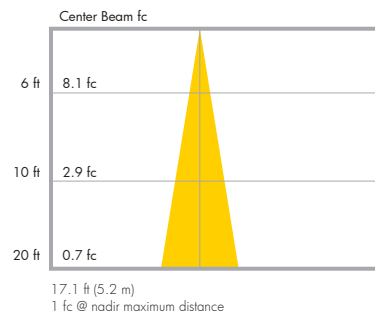

Illuminance at Distance

Photometric data based on test results from an independent NIST traceable testing lab. IES data is available at www.lumenpulse.com/en/support. Always refer to our website download section for the latest updates of our IES files.