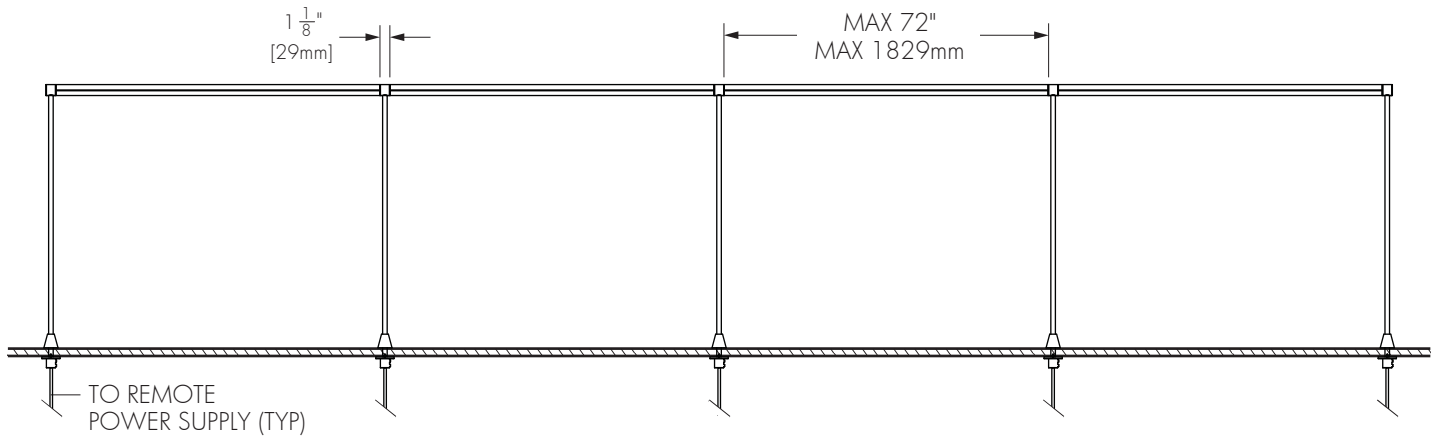

Electrical :

- 24V luminaire available with 120 to 277V remote driver (not included)
- 5 watts per foot
- 0-10 volt dimming option
- 6ft power cable

5 year warranty

EXTENDED VERSION

Consult factory

PHOTOMETRICS