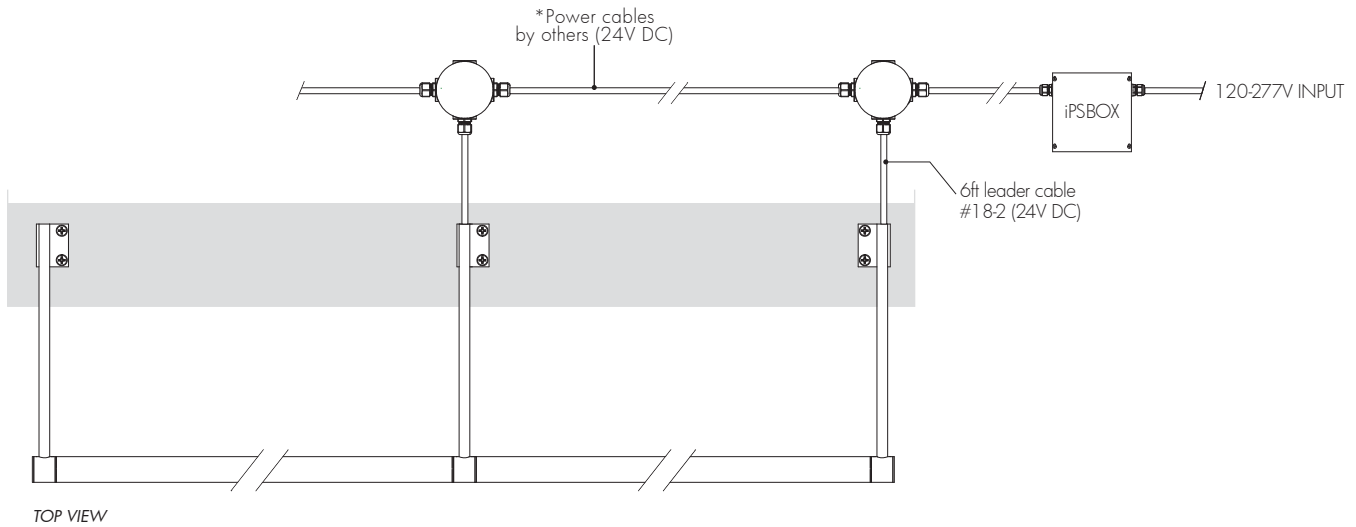

TYPICAL WIRING DIAGRAMS

Non-Dimming Version