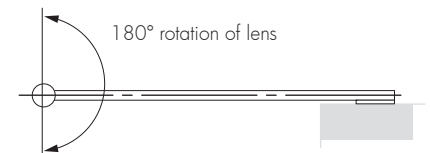

Client : _____

Project name : _____

Order # : _____

Type : _____ Qty. : _____

FEATURES & BENEFITS

Physical :

- Low copper content extruded aluminum housing
- Available in 1', 2', 3', 4', 5' or 6' sections
- Electro-statically applied polyester powder coat finish
- Clear or frosted lens

Performance :

- 284 delivered lumens per foot (4000K unit, clear lens)
- Lumen maintenance L70 @ 25°C - 80,000 hrs
- Lumen measurements comply with **LM - 79 - 08** standard
- Operating temperatures: -25°C to 50°C

Electrical :

- 24V luminaire available with 120 to 277V remote driver (not included)
- 5 watts per foot
- 0-10 volt dimming option
- 6ft power cable

5 year warranty