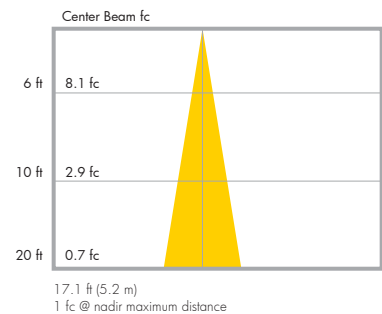

Illuminance at Distance

Photometric data based on test results from an independent NIST traceable testing lab. IES data is available at www.lumenpulse.com/en/support. Always refer to our website download section for the latest updates of our IES files.