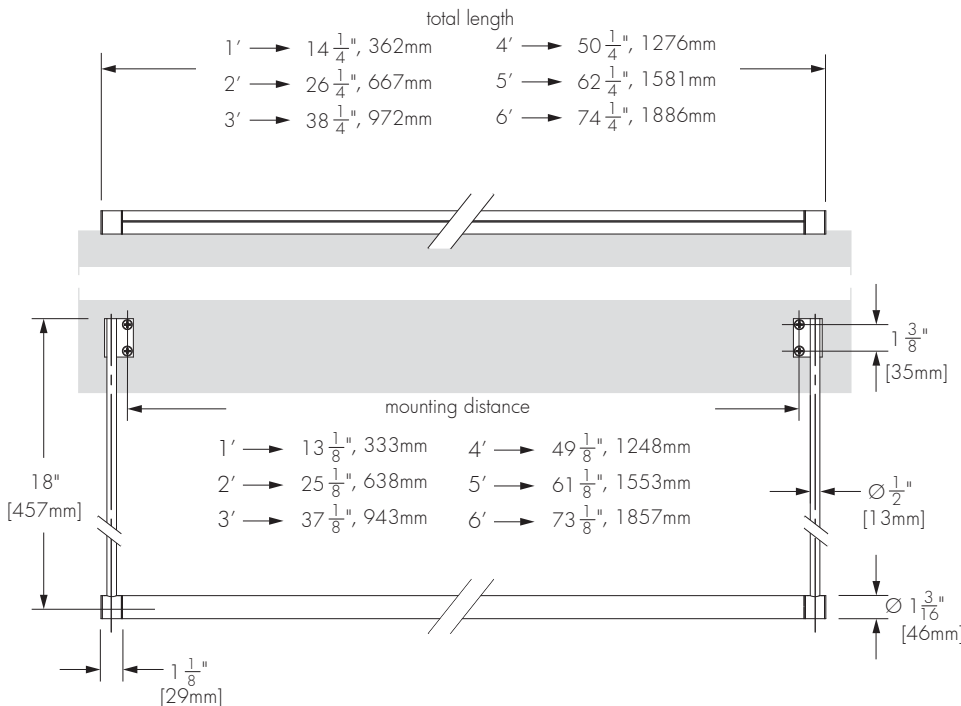

Client : _____

Project name : _____

Order # : _____

Type : _____ Qty. : _____

FEATURES & BENEFITS

Physical :

- Low copper content extruded aluminum housing
- Available in 1', 2', 3', 4', 5' or 6' sections
- Electro-statically applied polyester powder coat finish
- Clear or frosted lens

Performance :

- 284 delivered lumens per foot (4000K unit, clear lens)
- Lumen maintenance L70 @ 25°C - 80,000 hrs
- Lumen measurements comply with **LM - 79 - 08** standard
- Operating temperatures: -25°C to 50°C

Electrical :

- 24V luminaire available with 120 to 277V remote driver (not included)
- 5 watts per foot
- 0-10 volt dimming option
- 6ft power cable

5 year warranty