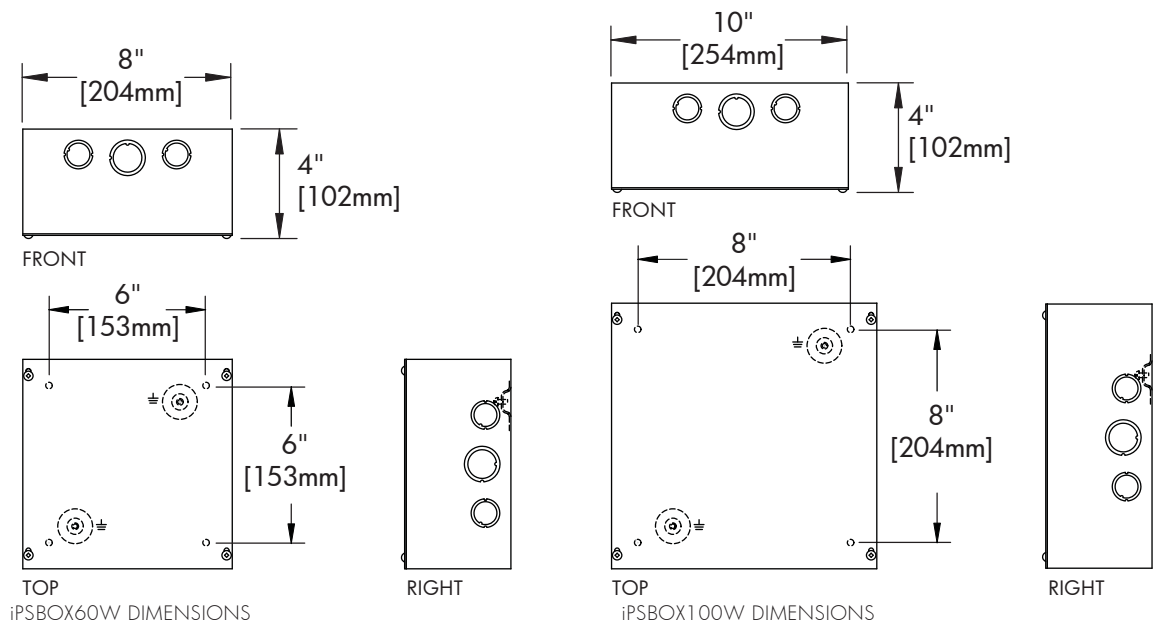

ACCESSORIES

Order separately

Remote Power Supply Without Housing :

- **PS24V25** Remote wall mounted power supply 25W for Lumentube® Bookshelf (6 feet leader cable included, 120V to 24V DC).
- **PS24V60** Remote power supply 60W (120-277V to 24V DC)
- **PS24V60D** Remote power supply 60W c/w dimming module (120-277V to 24V DC).
- **PS24V100** Remote power supply 100W (120-277V to 24V DC)
- **PS24V100D** Remote power supply 100W c/w dimming module (120-277V to 24V DC).

Remote Power Supply With Housing :

- **iPSBOX60** Interior remote power supply 60W with housing (120-277V to 24V DC)
- **iPSBOX60D** Interior remote dimming power supply 60W with housing (120-277V to 24V DC)
- **iPSBOX100** Interior remote power supply 100W with housing (120-277V to 24V DC)
- **iPSBOX100D** Interior remote dimming power supply 100W with housing (120-277V to 24V DC)