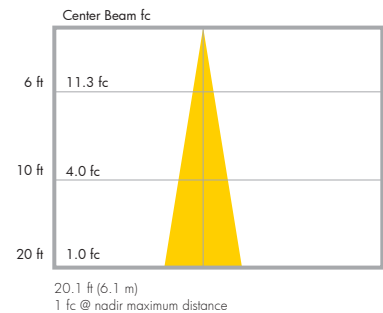

Illuminance at Distance

Photometric data based on test results from an independent NIST traceable testing lab. IES data is available at www.lumenpulse.com/en/support. Always refer to our website download section for the latest updates of our IES files.