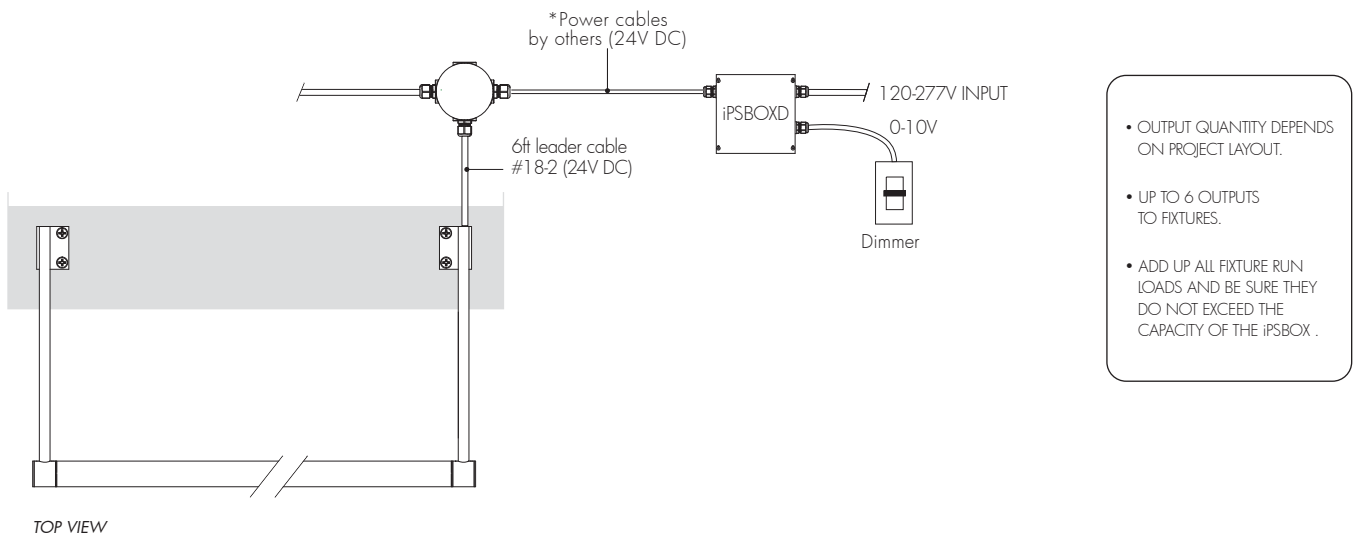

TYPICAL WIRING DIAGRAMS

Non-Dimming Version

Dimming Version (0-10V)

HOW TO ORDER

LTB Housing	24V Voltage	Length	Colors and color temperatures	Lens	Finish
1	2	3	4	5	6

1 | _____

Housing :

LTB - Lumentube® bookshelf fixture