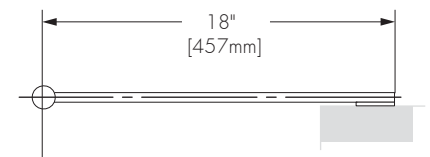

Client : _____

Project name : _____

Order # : _____

Type : _____ Qty. : _____

FEATURES & BENEFITS

Physical :

- Low copper content extruded aluminum housing
- Available in 1', 2', 3', 4', 5' or 6' sections
- Electro-statically applied polyester powder coat finish
- Clear or frosted lens

Performance :

- 284 delivered lumens per foot (4000K unit, clear lens)
- Lumen maintenance L70 @ 25°C - 80,000 hrs
- Lumen measurements comply with **LM - 79 - 08** standard
- Operating temperatures: -25°C to 50°C

Electrical :

- 24V luminaire available with 120 to 277V remote driver (not included)
- 5 watts per foot
- 0-10 volt dimming option
- 6ft power cable

5 year warranty