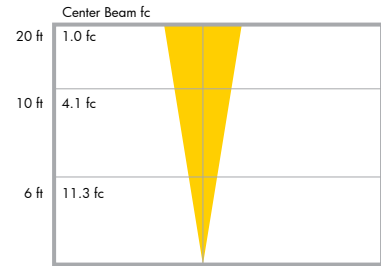

Illuminance at Distance

20.2 ft (6.1 m)
1 fc @ nadir maximum distance

Lumensub 4' 3000K

Lamping	23.8W
Lumens	1264
Efficacy	53 lm/W