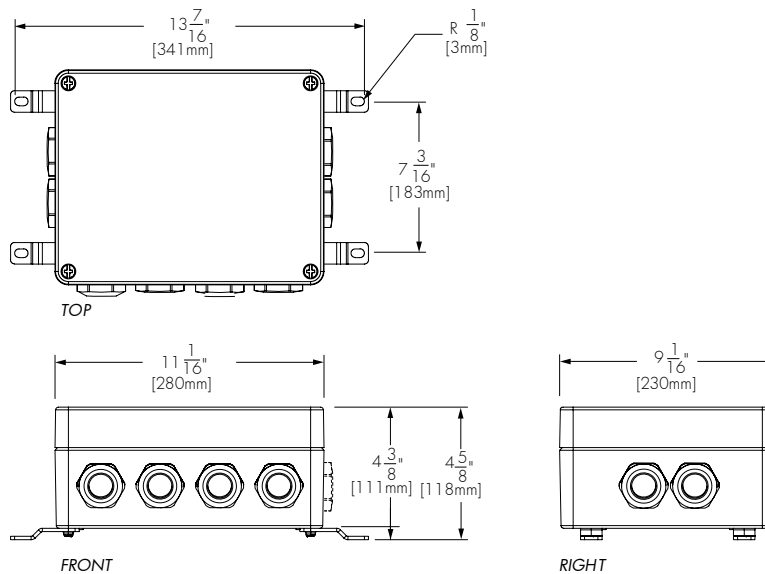

PSBOX100 Remote class 2 power supply 100W (120-277V to 24V DC) for outdoor applications (enclosure included).

PSBOX100D Remote class 2 power supply 100W with dimming module (120-277V to 24V DC) for outdoor applications (enclosure included).