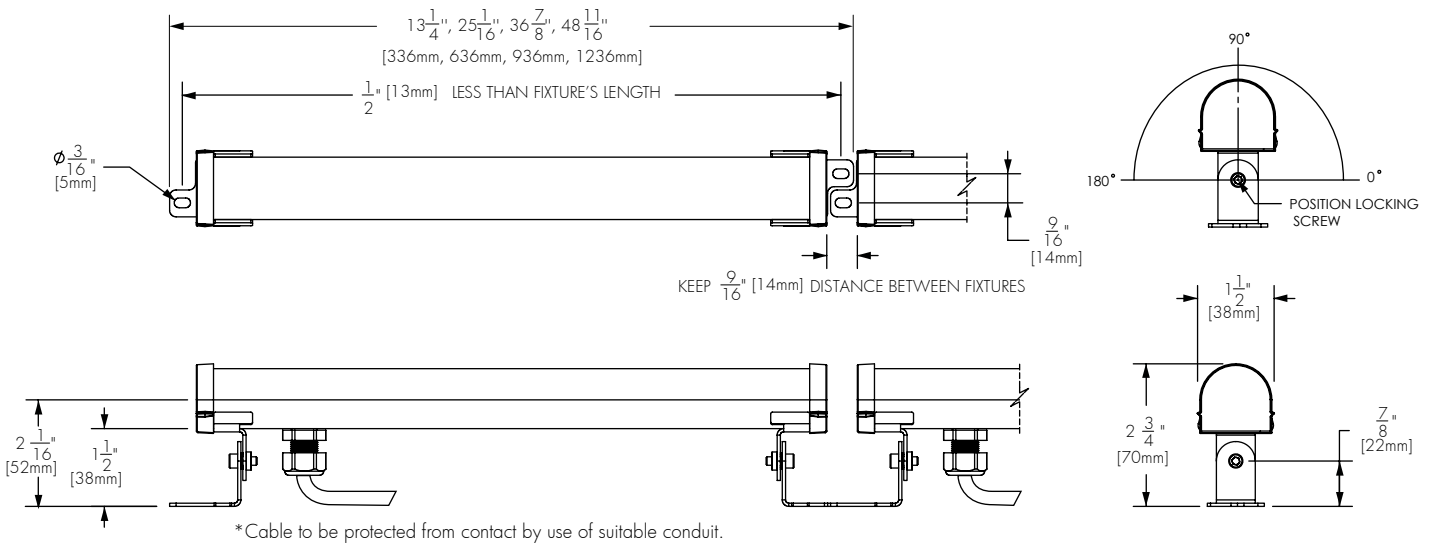

Client: _____
Project name: _____
Order #: _____
Type: _____ Qty: _____

FEATURES AND BENEFITS

Physical :

- Available in 1', 2', 3' or 4' sections
- PMMA extruded diffuser Housing (lens)
- 120° x 80°
- IP68 (submersible up to 10ft)
- Adjustable mounting is standard

Performance :

- 2700K, 3000K or 4000K color temperatures available
- 332 delivered lumens per foot (4000K)
- Lumen maintenance L70 @ 25°C - 80,000 hrs
- Lumen measurements comply with LM - 79 - 08 standard
- Operating temperatures: -25°C to 50°C

Electrical :

- 24V DC luminaire, remote power & data supply available for 120 to 277V (required but not included, see page 3 for options)
- 5W/ft
- 12ft cord (#18-2)
- 0-10 volt dimming option

5 year warranty