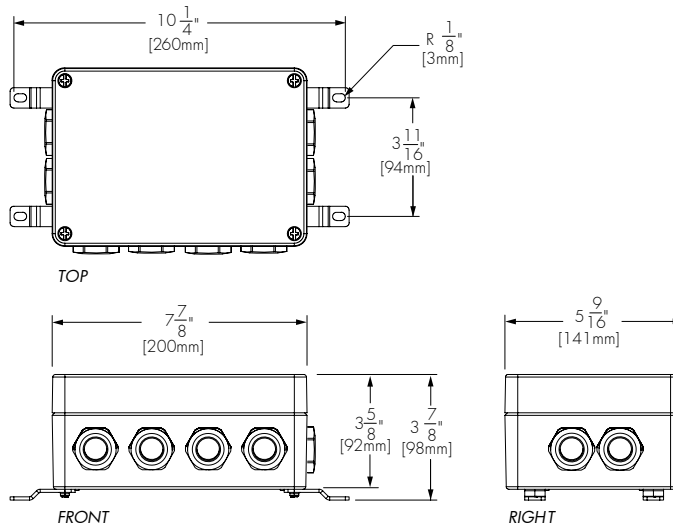

ACCESSORIES

REQUIRED BUT NOT INCLUDED, Order separately

Exterior remote power supply boxes :

PSBOX60 Remote class 2 power supply 60W (120-277V to 24V DC) for outdoor applications (enclosure included).

PSBOX60D Remote class 2 power supply 60W with dimming module (120-277V to 24V DC) for outdoor applications (enclosure included).