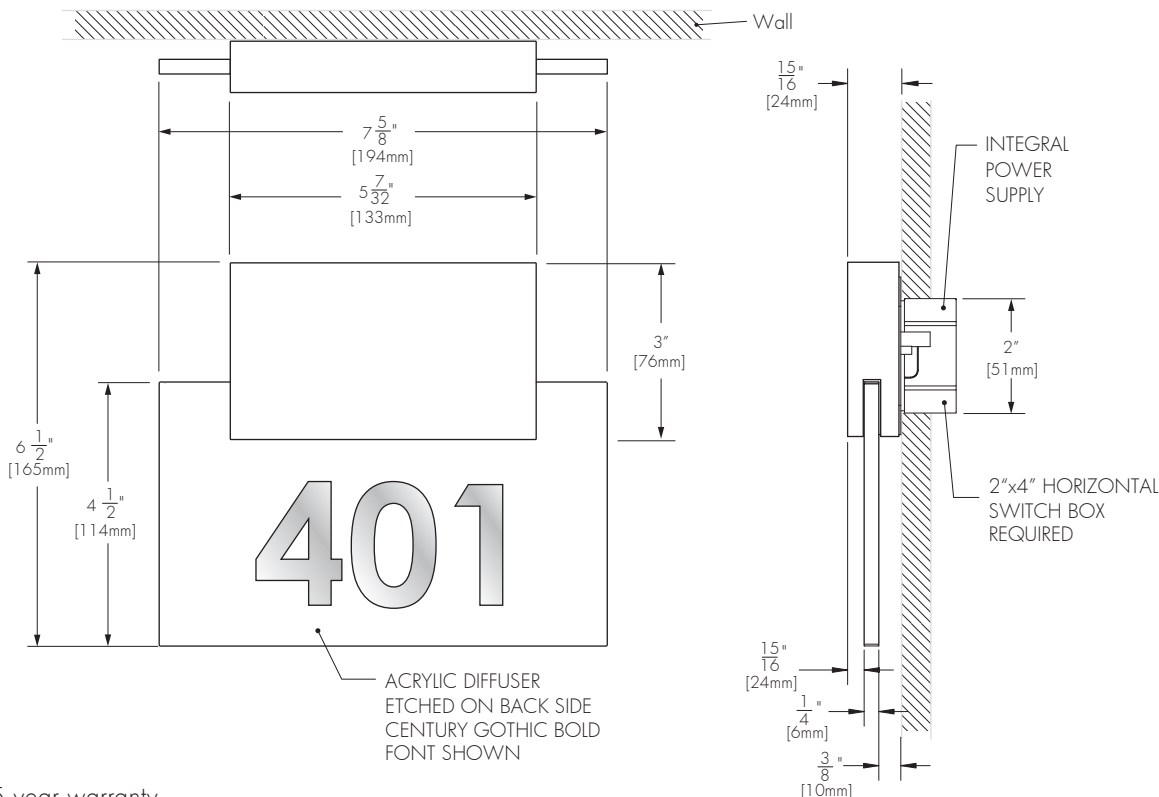

Client : _____

Project name : _____

Order # : _____

Type : _____ Qty. : _____

FEATURES & BENEFITS

Physical :

- Even brushed aluminum front plate or specified RAL color
- Custom graphic design acrylic lens, laser etched on the back-face
  Please specify font, size and layout when ordering.
  Proper extension files for custom graphic elements are .eps or .ai
- 0.94 kg / 2.07 lbs

Performance :

- 3000K, 5500K, Red, Amber, Green and Blue static colors available
- Lumen maintenance L70 @ 25°C - 75,000 hrs
- Operating temperatures: -25°C to 50°C

Electrical :

- 10.5V DC luminaire, remote driver included for 120V only
- Horizontal 2"x4" switch box required
- 1 watt

5 year warranty