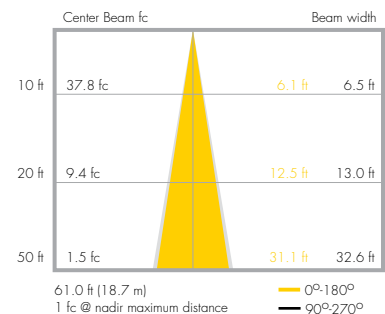

Illuminance at Distance

Photometric data based on test results from an independent NIST traceable testing lab. IES data is available at www.lumenpulse.com/en/support. Always refer to our website download section for the latest updates of our IES files.