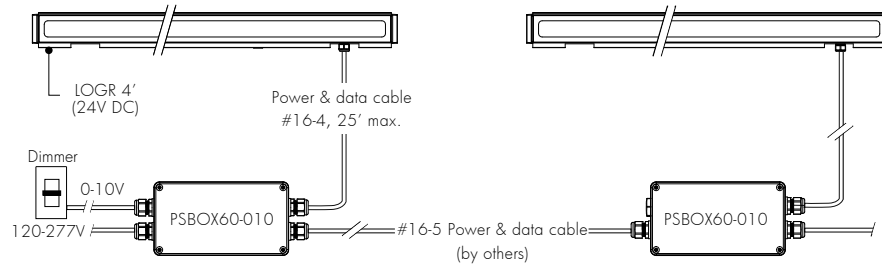

TYPICAL WIRING DIAGRAM - continued from page 10

4ft Fixture Dimming Version (0-10V)

*Maximum 48 linear feet of fixture.
See accessories page for details.