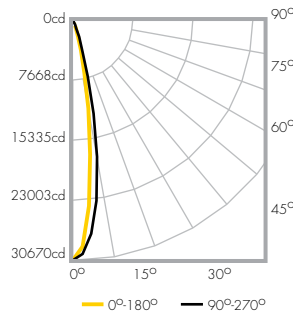

Illuminance at Distance

120.7 ft (36.7 m)
1 fc @ nadir maximum distance

Lumenfacade Remote 4'
2700K
30° x 60° optic

Lamping	61 W
Lumens	1915
Efficacy	31 lm/W

Polar Candela Distribution

Candela Table

	0	22.5	45	67.5	90
0	3710	3710	3710	3710	3710
5	3630	3624	3662	3624	3641
15	2637	2659	2772	2781	2797
25	850	1018	1321	1550	1588
35	119	156	363	688	802
45	25	30	75	327	481
55	10	14	24	191	386
65	6	6	10	106	315
75	3	3	3	42	196
85	0	0	0	3	34
90	0	0	0	0	0

Illuminance at Distance

60.9 ft (18.5 m)
1 fc @ nadir maximum distance

Lumenfacade Remote 4'
2700K
60° x 60° optic

Lamping	61 W
Lumens	2660
Efficacy	43 lm/W

Polar Candela Distribution

Candela Table

	0	22.5	45	67.5	90
0	3279	3279	3279	3279	3279
5	3087	3047	3040	3067	3124
15	2040	2047	2093	2126	2164
25	1068	1092	1122	1162	1172
35	572	590	609	632	635
45	375	384	401	417	423
55	282	288	306	321	326
65	191	197	215	233	238
75	72	78	94	114	122
85	10	10	11	12	13
90	7	7	7	7	2

Illuminance at Distance

57.2 ft (17.4 m)
1 fc @ nadir maximum distance

Photometric data based on test results from an independent NIST traceable testing lab. IES data is available at www.lumenpulse.com/en/support. Always refer to our website download section for the latest updates of our IES files.

PHOTOMETRICS

Lumenfacade Remote 4'
3000K
10° x 10° optic

Lamping	61 W
Lumens	2264
Efficacy	37 lm/W

Polar Candela Distribution

Candela Table

	0	22.5	45	67.5	90
0	30670	30670	30670	30670	30670
5	23849	24323	25740	27039	27414
15	4021	4466	5836	7244	7517
25	598	583	585	653	674
35	182	180	144	132	142
45	68	61	58	62	67
55	33	31	27	33	36
65	22	22	20	19	22
75	15	16	15	14	11
85	15	14	14	10	3
90	14	14	14	14	1