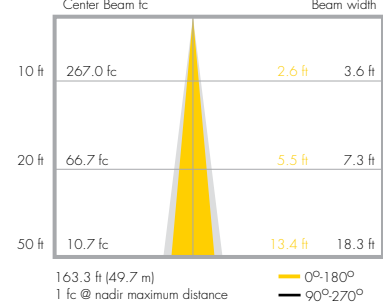

Performance :

- Minimum 1fc (10.7 lux) @ 135 feet (41.1m) distance (4000K, 4' unit, 10° x 60° optic, HO version)
- 3,203 delivered lumens and 18,227 candelas at nadir (4000K, 4' unit, 10° x 60° optic, HO version)
- Lumen maintenance L70 @ 25°C - 120,000 hrs
- Lumen measurements comply with LM - 79 - 08 standard
- Resolution per foot or per fixture (see page 9)
- Operating temperatures: -25°C to 50°C

PHOTOMETRICS

Lumenfacade Remote 4'
2700K
10° x 10° optic

Lamping	61 W
Lumens	1969
Efficacy	32 lm/W

Polar Candela Distribution

Candela Table

	0	22.5	45	67.5	90
0	26674	26674	26674	26674	26674
5	20741	21154	22386	23516	23842
15	3497	3884	5075	6300	6537
25	520	507	509	568	586
35	158	157	125	115	123
45	59	53	50	54	58
55	29	27	24	29	31
65	19	19	18	16	19
75	13	14	13	13	10
85	13	12	12	9	3
90	12	12	12	12	1

Illuminance at Distance

163.3 ft (49.7 m)
1 fc @ nadir maximum distance

Lumenfacade Remote 4'
2700K
10° x 60° optic

Lamping	61 W
Lumens	2563
Efficacy	42 lm/W

Polar Candela Distribution

Candela Table

	0	22.5	45	67.5	90
0	14577	14577	14577	14577	14577
5	10051	10213	11965	13334	14086
15	741	914	1576	4531	9037
25	105	113	201	942	4228
35	64	64	80	230	1981
45	32	32	49	96	1192
55	8	8	8	41	942
65	3	3	3	19	776
75	0	0	0	0	483
85	0	0	0	0	80
90	0	0	0	0	0

Illuminance at Distance

120.7 ft (36.7 m)
1 fc @ nadir maximum distance

Lumenfacade Remote 4'
2700K
30° x 60° optic

Lamping	61 W
Lumens	1915
Efficacy	31 lm/W

Polar Candela Distribution

Candela Table

	0	22.5	45	67.5	90
0	3710	3710	3710	3710	3710
5	3630	3624	3662	3624	3641
15	2637	2659	2772	2781	2797
25	850	1018	1321	1550	1588
35	119	156	363	688	802
45	25	30	75	327	481
55	10	14	24	191	386
65	6	6	10	106	315
75	3	3	3	42	196
85	0	0	0	3	34
90	0	0	0	0	0