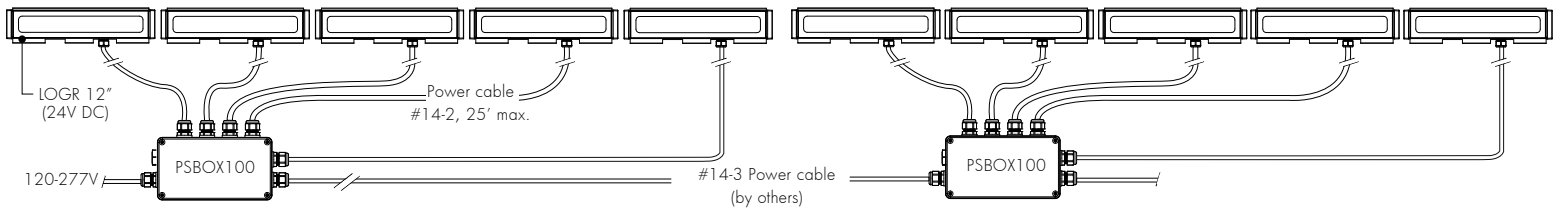

1 ft Fixture Non-Dimming Version

*Maximum run length and fixture quantity vary according to specific installation layout and requirements. Please consult factory. See interior and exterior control, power box and power supply specification sheets for details.