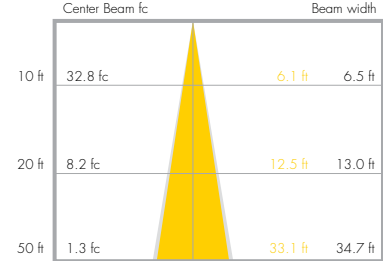

Illuminance at Distance

163.3 ft (49.7 m)
1 fc @ nadir maximum distance

Lumenfacade Remote 4'
2700K
10° x 60° optic

Lamping	61 W
Lumens	2563
Efficacy	42 lm/W

Polar Candela Distribution

Candela Table

	0	22.5	45	67.5	90
0	14577	14577	14577	14577	14577
5	10051	10213	11965	13334	14086
15	741	914	1576	4531	9037
25	105	113	201	942	4228
35	64	64	80	230	1981
45	32	32	49	96	1192
55	8	8	8	41	942
65	3	3	3	19	776
75	0	0	0	0	483
85	0	0	0	0	80
90	0	0	0	0	0

Illuminance at Distance

120.7 ft (36.7 m)
1 fc @ nadir maximum distance

Lumenfacade Remote 4'
2700K
30° x 60° optic

Lamping	61 W
Lumens	1915
Efficacy	31 lm/W

Polar Candela Distribution

Candela Table

	0	22.5	45	67.5	90
0	3710	3710	3710	3710	3710
5	3630	3624	3662	3624	3641
15	2637	2659	2772	2781	2797
25	850	1018	1321	1550	1588
35	119	156	363	688	802
45	25	30	75	327	481
55	10	14	24	191	386
65	6	6	10	106	315
75	3	3	3	42	196
85	0	0	0	3	34
90	0	0	0	0	0

Illuminance at Distance

60.9 ft (18.5 m)
1 fc @ nadir maximum distance

Lumenfacade Remote 4'
2700K
60° x 60° optic

Lamping	61 W
Lumens	2660
Efficacy	43 lm/W

Polar Candela Distribution

Candela Table

	0	22.5	45	67.5	90
0	3279	3279	3279	3279	3279
5	3087	3047	3040	3067	3124
15	2040	2047	2093	2126	2164
25	1068	1092	1122	1162	1172
35	572	590	609	632	635
45	375	384	401	417	423
55	282	288	306	321	326
65	191	197	215	233	238
75	72	78	94	114	122
85	10	10	11	12	13
90	7	7	7	7	2

Illuminance at Distance

57.2 ft (17.4 m)
1 fc @ nadir maximum distance

Photometric data based on test results from an independent NIST traceable testing lab. IES data is available at www.lumenpulse.com/en/support. Always refer to our website download section for the latest updates of our IES files.