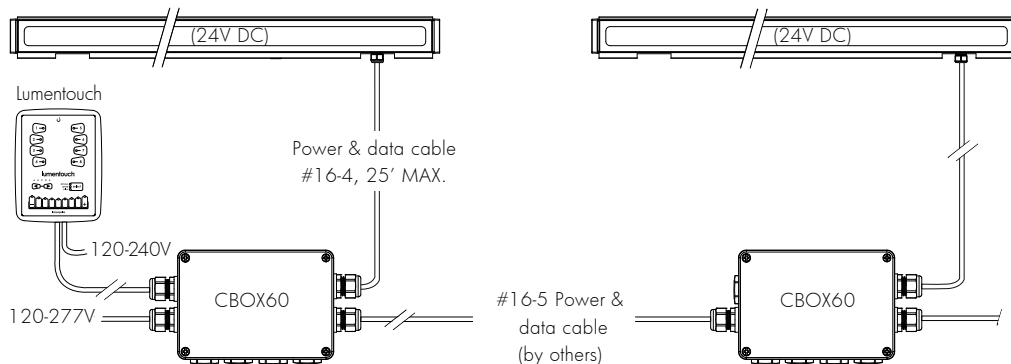

DMX Dimming Version

*Maximum 48 linear feet of fixture.
See accessories page for details.