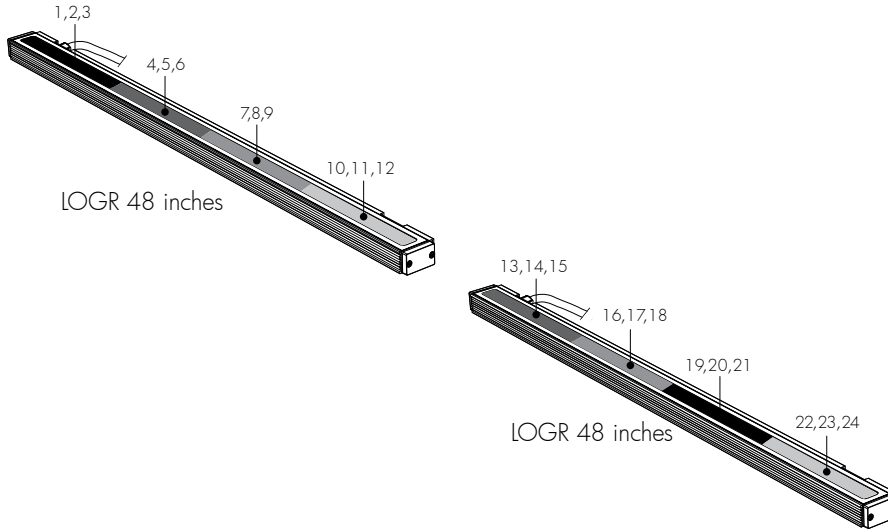

RESOLUTION DETAILS APPLICABLE FOR DMX DIMMING OPTION ONLY

DMX 1FT - Resolution per foot: each foot is addressed independently (recommended for most installations).

DMX ADDRESSES: