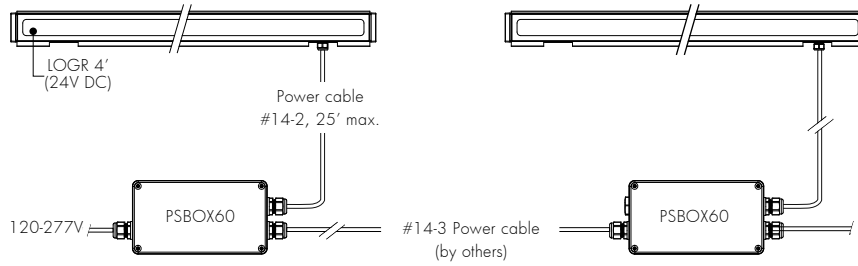

RESOLUTION DETAILS APPLICABLE FOR DMX DIMMING OPTION ONLY

DMX 1FT - Resolution per foot: each foot is addressed independently (recommended for most installations).

DMX ADDRESSES:

DMX1FX - Resolution per fixture: each fixture is addressed independently

DMX ADDRESSES:

*Warning: resolution is a factory setting and cannot be changed in the field.

TYPICAL WIRING DIAGRAMS

4ft Fixture Non-Dimming Version

*Maximum run length and fixture quantity vary according to specific installation layout and requirements. Please consult factory. See interior and exterior control, power box and power supply specification sheets for details.