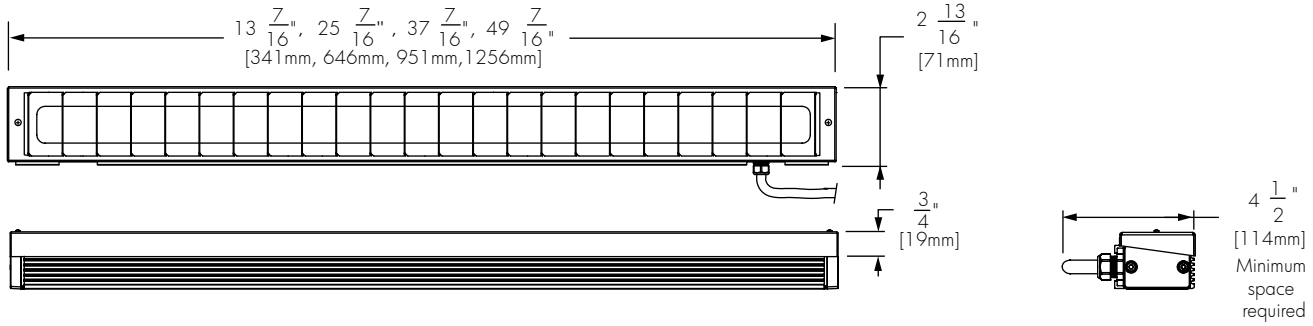

UMPR
Mounting Hole Pattern

WAMR3
Adjustable Arm Mounting
Remote version

WAMR
Mounting Hole Pattern

WAMR6 & WAMR12
Adjustable Arm Mounting
Remote version

LOUVER ACCESSORY INSTALLATION DETAIL

LOGRRD

Radial Louver for Lumenfacade Remote
 (2 mounting screws included)
 (see page 8 for ordering code)