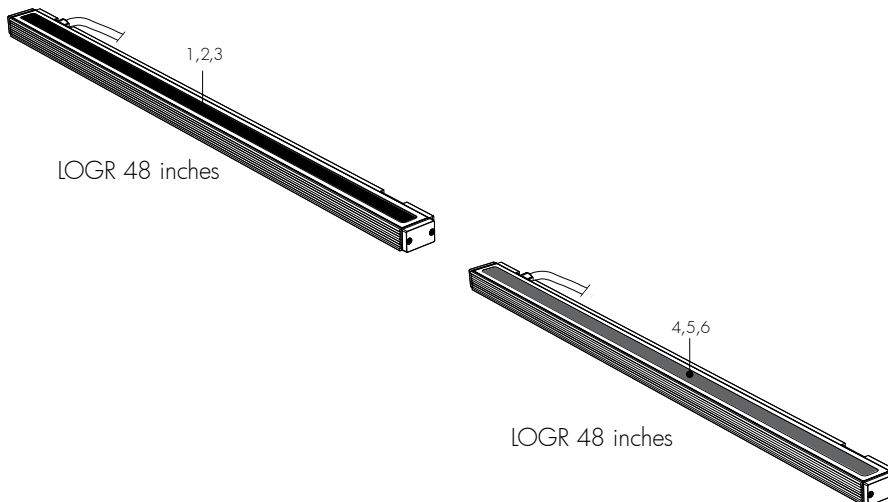

DMX1FX - Resolution per fixture: each fixture is addressed independently

DMX ADDRESSES: