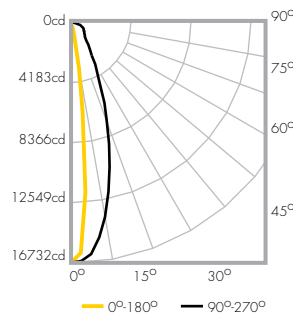

Illuminance at Distance

60.9 ft (18.5 m)
1 fc @ nadir maximum distance

Lumenfacade Remote 4'
2700K
60° x 60° optic

Lamping	61 W
Lumens	2660
Efficacy	43 lm/W

Polar Candela Distribution

Candela Table

	0	22.5	45	67.5	90
0	3279	3279	3279	3279	3279
5	3087	3047	3040	3067	3124
15	2040	2047	2093	2126	2164
25	1068	1092	1122	1162	1172
35	572	590	609	632	635
45	375	384	401	417	423
55	282	288	306	321	326
65	191	197	215	233	238
75	72	78	94	114	122
85	10	10	11	12	13
90	7	7	7	7	2

Illuminance at Distance

57.2 ft (17.4 m)
1 fc @ nadir maximum distance

Photometric data based on test results from an independent NIST traceable testing lab. IES data is available at www.lumenpulse.com/en/support. Always refer to our website download section for the latest updates of our IES files.

PHOTOMETRICS

Lumenfacade Remote 4'
3000K
10° x 10° optic

Lamping	61 W
Lumens	2264
Efficacy	37 lm/W

Polar Candela Distribution

Candela Table

	0	22.5	45	67.5	90
0	30670	30670	30670	30670	30670
5	23849	24323	25740	27039	27414
15	4021	4466	5836	7244	7517
25	598	583	585	653	674
35	182	180	144	132	142
45	68	61	58	62	67
55	33	31	27	33	36
65	22	22	20	19	22
75	15	16	15	14	11
85	15	14	14	10	3
90	14	14	14	14	1

Illuminance at Distance

Lumenfacade Remote 4'
3000K
10° x 60° optic

Lamping	60.9 W
Lumens	2947
Efficacy	48 lm/W

Polar Candela Distribution

Candela Table

	0	22.5	45	67.5	90
0	16732	16732	16732	16732	16732
5	12252	11890	13662	15328	16144
15	842	1084	1978	1120	10431
25	122	144	242	287	4902
35	82	82	102	134	2405
45	40	40	62	52	1521
55	10	10	10	51	1243
65	3	4	4	24	1021
75	0	0	0	0	638
85	0	0	0	0	102
90	0	0	0	0	0