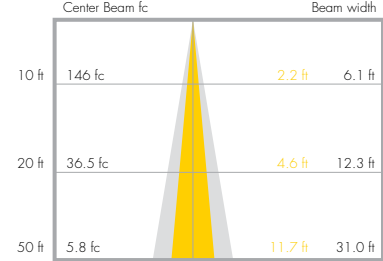

Performance :

- Minimum 1fc (10.7 lux) @ 135 feet (41.1m) distance (4000K, 4' unit, 10° x 60° optic, HO version)
- 3,203 delivered lumens and 18,227 candelas at nadir (4000K, 4' unit, 10° x 60° optic, HO version)
- Lumen maintenance L70 @ 25°C - 120,000 hrs
- Lumen measurements comply with LM - 79 - 08 standard
- Resolution per foot or per fixture (see page 9)
- Operating temperatures: -25°C to 50°C

PHOTOMETRICS

Lumenfacade Remote 4'
2700K
10° x 10° optic

Lamping	61 W
Lumens	1969
Efficacy	32 lm/W

Polar Candela Distribution

Candela Table

	0	22.5	45	67.5	90
0	26674	26674	26674	26674	26674
5	20741	21154	22386	23516	23842
15	3497	3884	5075	6300	6537
25	520	507	509	568	586
35	158	157	125	115	123
45	59	53	50	54	58
55	29	27	24	29	31
65	19	19	18	16	19
75	13	14	13	13	10
85	13	12	12	9	3
90	12	12	12	12	1

Illuminance at Distance

163.3 ft (49.7 m)
1 fc @ nadir maximum distance

Lumenfacade Remote 4'
2700K
10° x 60° optic

Lamping	61 W
Lumens	2563
Efficacy	42 lm/W

Polar Candela Distribution

Candela Table

	0	22.5	45	67.5	90
0	14577	14577	14577	14577	14577
5	10051	10213	11965	13334	14086
15	741	914	1576	4531	9037
25	105	113	201	942	4228
35	64	64	80	230	1981
45	32	32	49	96	1192
55	8	8	8	41	942
65	3	3	3	19	776
75	0	0	0	0	483
85	0	0	0	0	80
90	0	0	0	0	0

Illuminance at Distance

120.7 ft (36.7 m)
1 fc @ nadir maximum distance

Lumenfacade Remote 4'
2700K
30° x 60° optic

Lamping	61 W
Lumens	1915
Efficacy	31 lm/W

Polar Candela Distribution

Candela Table

	0	22.5	45	67.5	90
0	3710	3710	3710	3710	3710
5	3630	3624	3662	3624	3641
15	2637	2659	2772	2781	2797
25	850	1018	1321	1550	1588
35	119	156	363	688	802
45	25	30	75	327	481
55	10	14	24	191	386
65	6	6	10	106	315
75	3	3	3	42	196
85	0	0	0	3	34
90	0	0	0	0	0