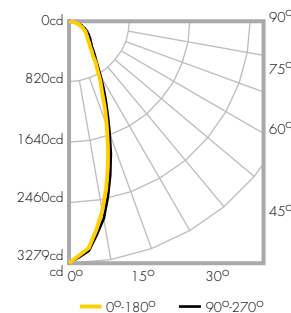

Illuminance at Distance

163.3 ft (49.7 m)
1 fc @ nadir maximum distance

Lumenfacade Remote 4'
2700K
10° x 60° optic

Lamping	61 W
Lumens	2563
Efficacy	42 lm/W

Polar Candela Distribution

Candela Table

	0	22.5	45	67.5	90
0	14577	14577	14577	14577	14577
5	10051	10213	11965	13334	14086
15	741	914	1576	4531	9037
25	105	113	201	942	4228
35	64	64	80	230	1981
45	32	32	49	96	1192
55	8	8	8	41	942
65	3	3	3	19	776
75	0	0	0	0	483
85	0	0	0	0	80
90	0	0	0	0	0

Illuminance at Distance

120.7 ft (36.7 m)
1 fc @ nadir maximum distance

Lumenfacade Remote 4'
2700K
30° x 60° optic

Lamping	61 W
Lumens	1915
Efficacy	31 lm/W

Polar Candela Distribution

Candela Table

	0	22.5	45	67.5	90
0	3710	3710	3710	3710	3710
5	3630	3624	3662	3624	3641
15	2637	2659	2772	2781	2797
25	850	1018	1321	1550	1588
35	119	156	363	688	802
45	25	30	75	327	481
55	10	14	24	191	386
65	6	6	10	106	315
75	3	3	3	42	196
85	0	0	0	3	34
90	0	0	0	0	0

Illuminance at Distance

60.9 ft (18.5 m)
1 fc @ nadir maximum distance

Lumenfacade Remote 4'
2700K
60° x 60° optic

Lamping	61 W
Lumens	2660
Efficacy	43 lm/W

Polar Candela Distribution

Candela Table

	0	22.5	45	67.5	90
0	3279	3279	3279	3279	3279
5	3087	3047	3040	3067	3124
15	2040	2047	2093	2126	2164
25	1068	1092	1122	1162	1172
35	572	590	609	632	635
45	375	384	401	417	423
55	282	288	306	321	326
65	191	197	215	233	238
75	72	78	94	114	122
85	10	10	11	12	13
90	7	7	7	7	2

Illuminance at Distance

57.2 ft (17.4 m)
1 fc @ nadir maximum distance

Photometric data based on test results from an independent NIST traceable testing lab. IES data is available at www.lumenpulse.com/en/support. Always refer to our website download section for the latest updates of our IES files.