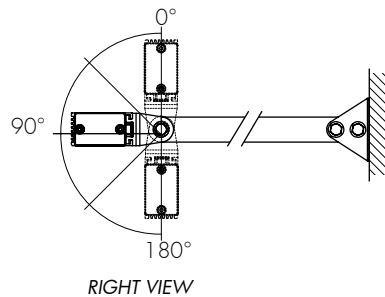

UMPR
Mounting Hole Pattern

WAMR3
Adjustable Arm Mounting
Remote version

WAMR
Mounting Hole Pattern

WAMR6 & WAMR12
Adjustable Arm Mounting
Remote version

LOUVER ACCESSORY INSTALLATION DETAIL

LOGRRD

Radial Louver for Lumenfacade Remote
 (2 mounting screws included)
 (see page 8 for ordering code)