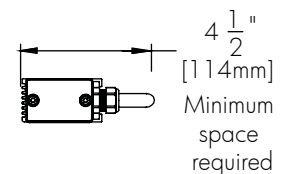

5 year warranty