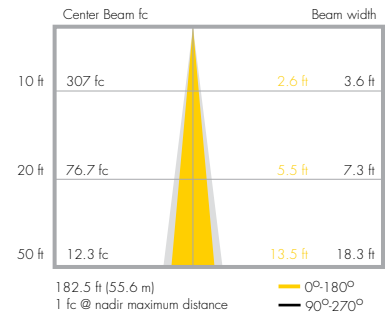

Illuminance at Distance

60.9 ft (18.5 m)
1 fc @ nadir maximum distance

Lumenfacade Remote 4'
2700K
60° x 60° optic

Lamping	61 W
Lumens	2660
Efficacy	43 lm/W

Polar Candela Distribution

Candela Table

	0	22.5	45	67.5	90
0	3279	3279	3279	3279	3279
5	3087	3047	3040	3067	3124
15	2040	2047	2093	2126	2164
25	1068	1092	1122	1162	1172
35	572	590	609	632	635
45	375	384	401	417	423
55	282	288	306	321	326
65	191	197	215	233	238
75	72	78	94	114	122
85	10	10	11	12	13
90	7	7	7	7	2

Illuminance at Distance

57.2 ft (17.4 m)
1 fc @ nadir maximum distance

Photometric data based on test results from an independent NIST traceable testing lab. IES data is available at www.lumenpulse.com/en/support. Always refer to our website download section for the latest updates of our IES files.

PHOTOMETRICS

Lumenfacade Remote 4'
3000K
10° x 10° optic

Lamping	61 W
Lumens	2264
Efficacy	37 lm/W

Polar Candela Distribution

Candela Table

	0	22.5	45	67.5	90
0	30670	30670	30670	30670	30670
5	23849	24323	25740	27039	27414
15	4021	4466	5836	7244	7517
25	598	583	585	653	674
35	182	180	144	132	142
45	68	61	58	62	67
55	33	31	27	33	36
65	22	22	20	19	22
75	15	16	15	14	11
85	15	14	14	10	3
90	14	14	14	14	1

Illuminance at Distance

Lumenfacade Remote 4'
3000K
10° x 60° optic

Lamping	60.9 W
Lumens	2947
Efficacy	48 lm/W

Polar Candela Distribution

Candela Table

	0	22.5	45	67.5	90
0	16732	16732	16732	16732	16732
5	12252	11890	13662	15328	16144
15	842	1084	1978	1120	10431
25	122	144	242	287	4902
35	82	82	102	134	2405
45	40	40	62	52	1521
55	10	10	10	51	1243
65	3	4	4	24	1021
75	0	0	0	0	638
85	0	0	0	0	102
90	0	0	0	0	0