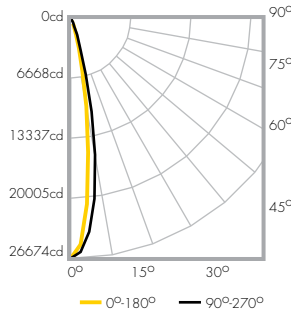

Performance :

- Minimum 1fc (10.7 lux) @ 135 feet (41.1m) distance (4000K, 4' unit, 10° x 60° optic, HO version)
- 3,203 delivered lumens and 18,227 candelas at nadir (4000K, 4' unit, 10° x 60° optic, HO version)
- Lumen maintenance L70 @ 25°C - 120,000 hrs
- Lumen measurements comply with LM - 79 - 08 standard
- Resolution per foot or per fixture (see page 9)
- Operating temperatures: -25°C to 50°C

PHOTOMETRICS

Lumenfacade Remote 4'
2700K
10° x 10° optic

Lamping	61 W
Lumens	1969
Efficacy	32 lm/W

Polar Candela Distribution

Candela Table

	0	22.5	45	67.5	90
0	26674	26674	26674	26674	26674
5	20741	21154	22386	23516	23842
15	3497	3884	5075	6300	6537
25	520	507	509	568	586
35	158	157	125	115	123
45	59	53	50	54	58
55	29	27	24	29	31
65	19	19	18	16	19
75	13	14	13	13	10
85	13	12	12	9	3
90	12	12	12	12	1

Illuminance at Distance

163.3 ft (49.7 m)
1 fc @ nadir maximum distance

Lumenfacade Remote 4'
2700K
10° x 60° optic

Lamping	61 W
Lumens	2563
Efficacy	42 lm/W

Polar Candela Distribution

Candela Table

	0	22.5	45	67.5	90
0	14577	14577	14577	14577	14577
5	10051	10213	11965	13334	14086
15	741	914	1576	4531	9037
25	105	113	201	942	4228
35	64	64	80	230	1981
45	32	32	49	96	1192
55	8	8	8	41	942
65	3	3	3	19	776
75	0	0	0	0	483
85	0	0	0	0	80
90	0	0	0	0	0

Illuminance at Distance

120.7 ft (36.7 m)
1 fc @ nadir maximum distance

Lumenfacade Remote 4'
2700K
30° x 60° optic

Lamping	61 W
Lumens	1915
Efficacy	31 lm/W

Polar Candela Distribution

Candela Table

	0	22.5	45	67.5	90
0	3710	3710	3710	3710	3710
5	3630	3624	3662	3624	3641
15	2637	2659	2772	2781	2797
25	850	1018	1321	1550	1588
35	119	156	363	688	802
45	25	30	75	327	481
55	10	14	24	191	386
65	6	6	10	106	315
75	3	3	3	42	196
85	0	0	0	3	34
90	0	0	0	0	0