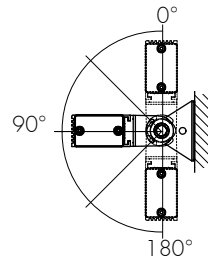

WAMR
Mounting Hole Pattern