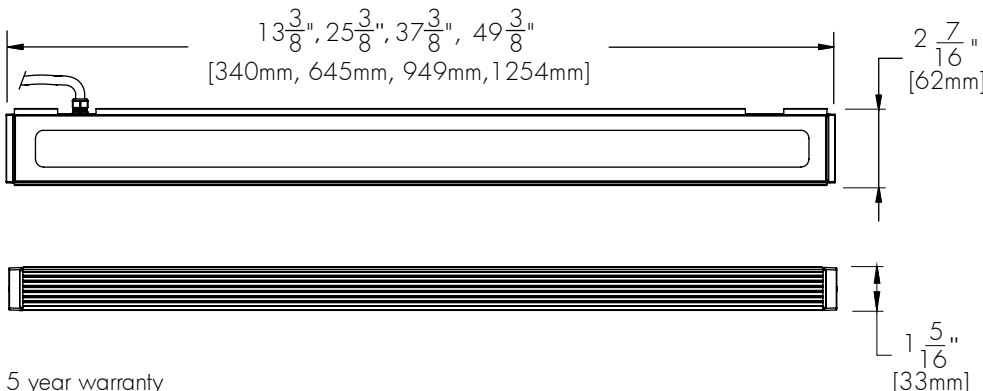

5 year warranty