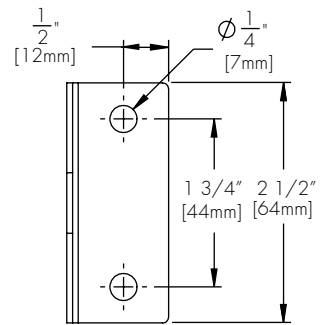

WAMR
Mounting Hole Pattern