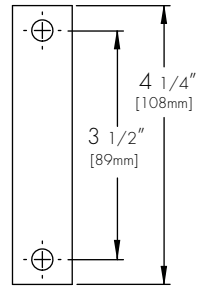

UMPR
Mounting Hole Pattern