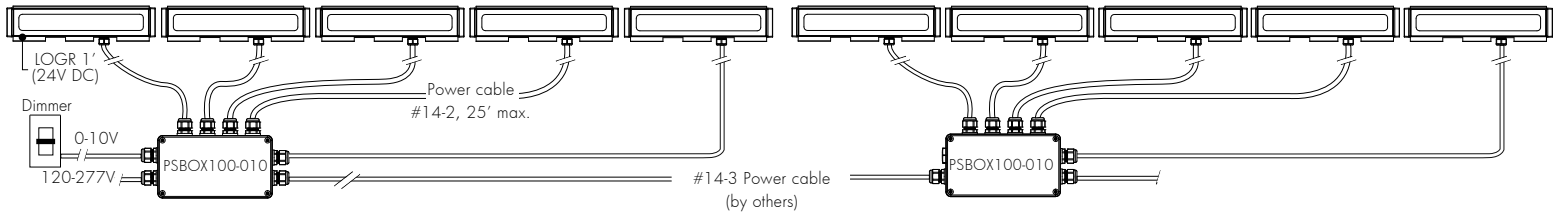

DMX ADDRESSES:

*Warning: resolution is a factory setting and cannot be changed in the field.

TYPICAL WIRING DIAGRAMS

4ft Fixture Non-Dimming Version

*Maximum run length and fixture quantity vary according to specific installation layout and requirements. Please consult factory. See interior and exterior control, power box and power supply specification sheets for details.

1 ft Fixture Non-Dimming Version

*Maximum run length and fixture quantity vary according to specific installation layout and requirements. Please consult factory. See interior and exterior control, power box and power supply specification sheets for details.

TYPICAL WIRING DIAGRAM - continued from page 10

4ft Fixture Dimming Version (0-10V)

*Maximum 48 linear feet of fixture.
See accessories page for details.

1ft Fixture Dimming Version (0-10V)

*Maximum 48 linear feet of fixture.
See accessories page for details.