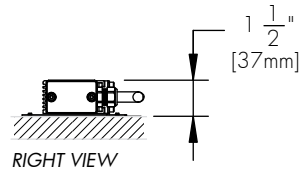

*Strain relief connectors and cables by others.

Wiring detail

WIRE COLOR / USE	
GREEN	DATA -
WHITE	VDC -
BLACK	VDC +
RED	0-10V / DATA +

5 year warranty

MOUNTING AND ADJUSTABLE PIVOTS

UMPR
Fixed Mounting
Remote Version