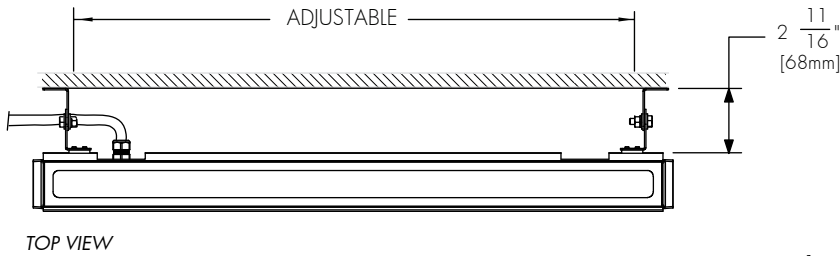

WAMR3
Adjustable Arm Mounting
Remote version