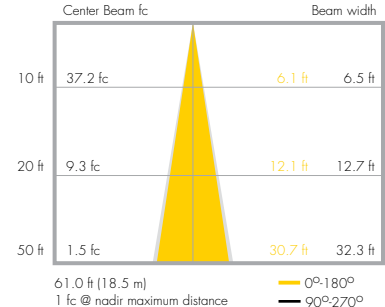

Illuminance at Distance

Photometric data based on test results from an independent NIST traceable testing lab. IES data is available at www.lumenpulse.com/en/support. Always refer to our website download section for the latest updates of our IES files.