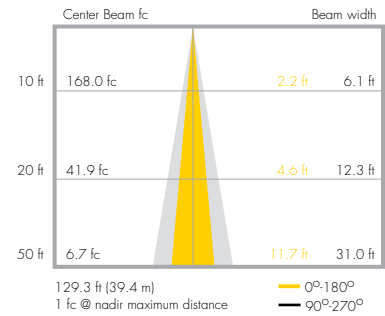

Illuminance at Distance

57.2 ft (17.4 m)
1 fc @ nadir maximum distance

Photometric data based on test results from an independent NIST traceable testing lab. IES data is available at www.lumenpulse.com/en/support. Always refer to our website download section for the latest updates of our IES files.

PHOTOMETRICS

Lumenfacade Remote 4'
3000K
10° x 10° optic

Lamping	61 W
Lumens	2264
Efficacy	37 lm/W

Polar Candela Distribution

Candela Table

	0	22.5	45	67.5	90
0	30670	30670	30670	30670	30670
5	23849	24323	25740	27039	27414
15	4021	4466	5836	7244	7517
25	598	583	585	653	674
35	182	180	144	132	142
45	68	61	58	62	67
55	33	31	27	33	36
65	22	22	20	19	22
75	15	16	15	14	11
85	15	14	14	10	3
90	14	14	14	14	1

Illuminance at Distance

Lumenfacade Remote 4'
3000K
10° x 60° optic

Lamping	60.9 W
Lumens	2947
Efficacy	48 lm/W

Polar Candela Distribution

Candela Table

	0	22.5	45	67.5	90
0	16732	16732	16732	16732	16732
5	12252	11890	13662	15328	16144
15	842	1084	1978	1120	10431
25	122	144	242	287	4902
35	82	82	102	134	2405
45	40	40	62	52	1521
55	10	10	10	51	1243
65	3	4	4	24	1021
75	0	0	0	0	638
85	0	0	0	0	102
90	0	0	0	0	0

Illuminance at Distance

Lumenfacade Remote 4'
3000K
30° x 60° optic

Lamping	60.3 W
Lumens	2202
Efficacy	36 lm/W

Polar Candela Distribution

Candela Table

	0	22.5	45	67.5	90
0	4266	4266	4266	4266	4266
5	4183	4175	4206	4159	4177
15	3028	3048	3169	3131	3132
25	920	1083	1453	1730	1733
35	122	162	379	777	873
45	25	32	80	367	540
55	11	13	24	213	439
65	8	8	11	117	355
75	4	4	4	44	214
85	0	0	0	3	32
90	0	0	0	0	0