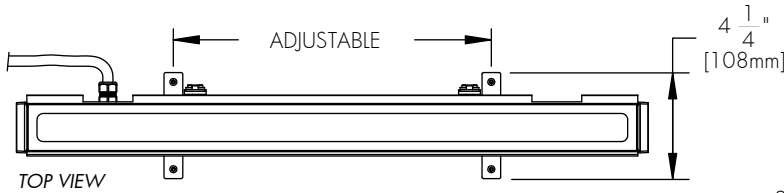

*Strain relief connectors and cables by others.

Wiring detail

WIRE COLOR / USE	
GREEN	DATA -
WHITE	VDC -
BLACK	VDC +
RED	0-10V / DATA +

5 year warranty

MOUNTING AND ADJUSTABLE PIVOTS

UMPR
Fixed Mounting
Remote Version