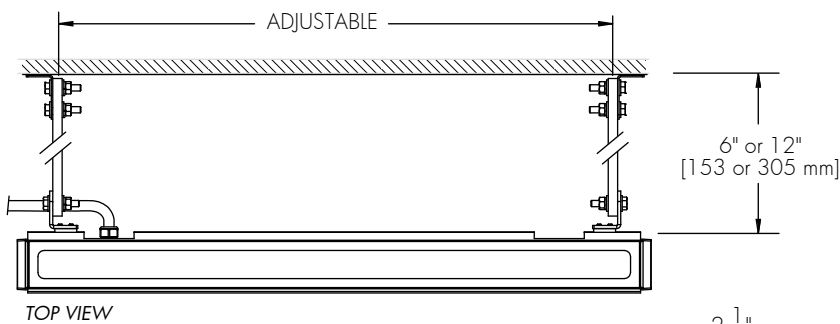

UMPR
Mounting Hole Pattern

WAMR3
Adjustable Arm Mounting
Remote version

WAMR
Mounting Hole Pattern

WAMR6 & WAMR12
Adjustable Arm Mounting
Remote version

LOUVER ACCESSORY INSTALLATION DETAIL

LOGRRD

Radial Louver for Lumenfacade Remote
 (2 mounting screws included)
 (see page 8 for ordering code)