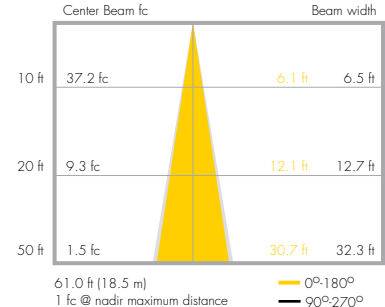

Illuminance at Distance

Photometric data based on test results from an independent NIST traceable testing lab. IES data is available at www.lumenpulse.com/en/support. Always refer to our website download section for the latest updates of our IES files.