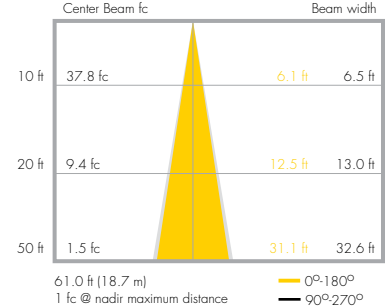

Illuminance at Distance

Photometric data based on test results from an independent NIST traceable testing lab. IES data is available at www.lumenpulse.com/en/support. Always refer to our website download section for the latest updates of our IES files.