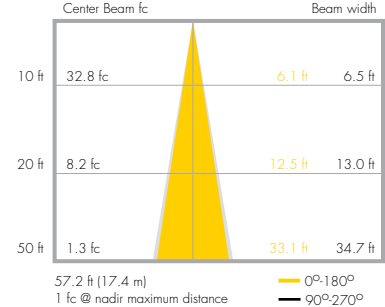

Illuminance at Distance

Photometric data based on test results from an independent NIST traceable testing lab. IES data is available at www.lumenpulse.com/en/support. Always refer to our website download section for the latest updates of our IES files.