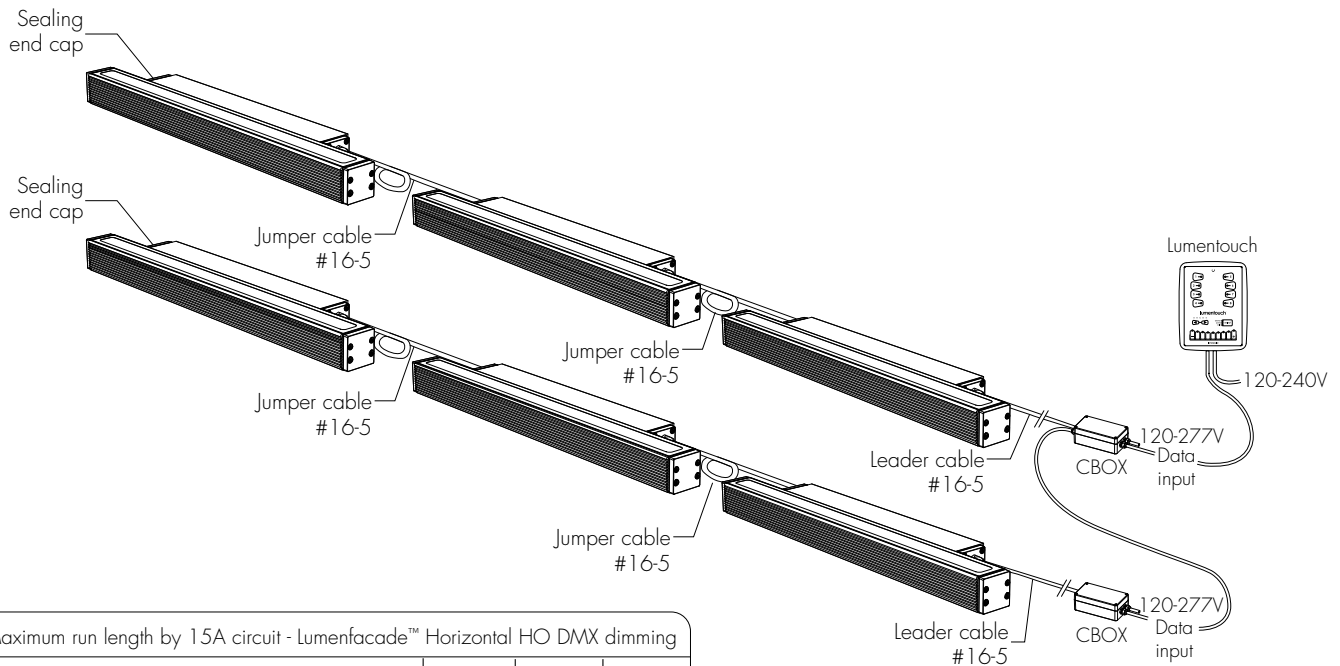

TYPICAL WIRING DIAGRAMS - continued from page 9

DMX Dimming Version (Daisy Chain Layout)

Maximum run length by 15A circuit - Lumenfacade™ Horizontal HO DMX dimming			
Cable length/Voltage	120V	240V	277V
10ft leader cable	92ft	100ft	112ft
50ft leader cable	68ft	76ft	84ft
Maximum run length by 15A circuit - Lumenfacade™ Horizontal RO DMX dimming			
Cable length/Voltage	120V	240V	277V
10ft leader cable	152ft	168ft	170ft
50ft leader cable	120ft	132ft	148ft

ASHRAE Code Compliant - Lumenfacade™ Horizontal 5W/ft DMX dimming Maximum run length by 15A circuit			
Cable length/Voltage	120V	240V	277V
10ft leader cable	170ft	170ft	170ft
50ft leader cable	168ft	170ft	170ft

*Up to 170 individually addressable 1 foot sections per DMX run.
Consult factory for specific applications.