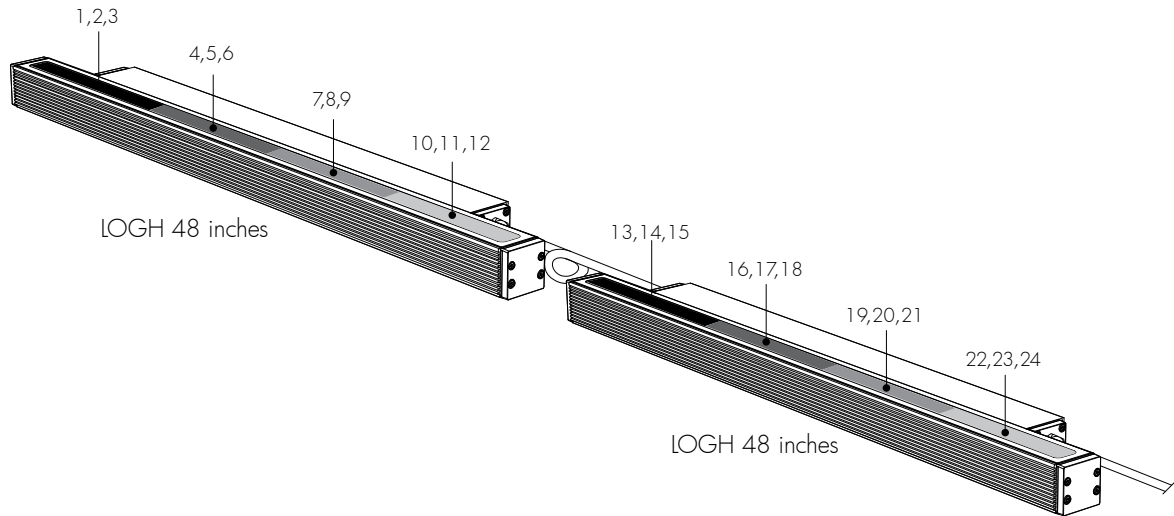

RESOLUTION DETAILS

APPLICABLE FOR DMX DIMMING OPTION ONLY

DMX 1FT - Resolution per foot: each foot is addressed independently (recommended for most installations)

DMX ADDRESSES:

DMX 1FX - Resolution per fixture: each fixture is addressed independently

DMX ADDRESSES: