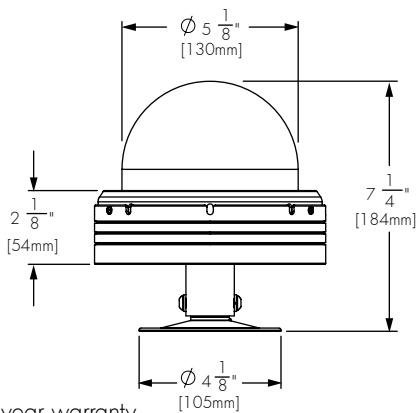

Client: _____
Project name: _____
Order #: _____
Type: _____ Qty: _____

FEATURES AND BENEFITS

Physical :

- Low copper content machined aluminum housing
- Electro-statically applied polyester powder coat finish
- White polycarbonate dome lens, UV resistant
- 1,54 kg / 3,41 lbs
- IP66

Performance :

- 383 delivered lumens at full intensity
- Lumen maintenance L70 @ 25°C - 120,000 hrs
- Lumen measurements comply with LM - 79 - 08 standard
- Operating temperatures: -25°C to 50°C

Electrical :

- 24V DC luminaire, remote driver & data supply available for 120 to 277V
- 25 watts
- DMX 512 ready

5 year warranty