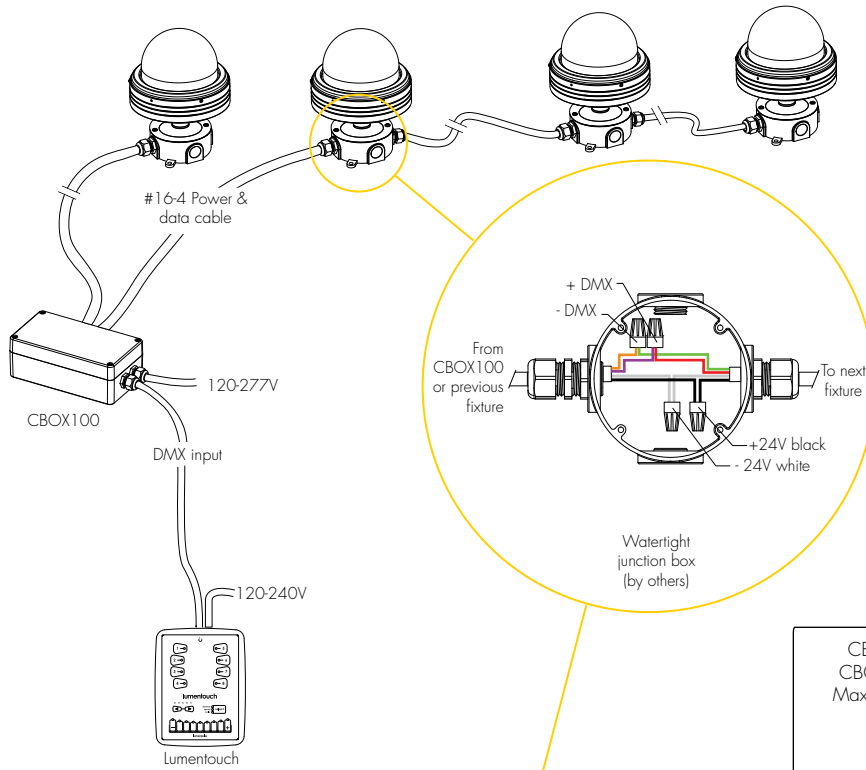

ACCESSORIES

Order separately

Control Systems:

- LTO** Lumentouch is a wall mount DMX 512 controller keypad
- LCU** Lumencue is a USB / mini SD DMX 512 controller
- LID** LumenID is a serializing and addressing DMX 512 controller.
It must be specified on all DMX applications.
Refer to LID specification sheet for details.

CBOX

- iCBOX60-__V-__** Interior power & data box, 60W load maximum
(8X) 1/2" and (8X) 3/4" knockouts total.
Up to two outputs to fixtures (24V DC).
Please specify input voltage and finish.
Refer to iCBOX60 & iCBOX100 specification sheet for details.
- iCBOX100-__V-__** Interior power & data box, 100W load maximum
(8X) 1/2" and (8X) 3/4" knockouts total.
Up to four outputs to fixtures (24V DC).
Please specify input voltage and finish.
Refer to iCBOX60 & iCBOX100 specification sheet for details.
- CBOX60-__V-__** Exterior power & data box, 60W load maximum
Data input and output, M20 provision holes with plugs.
Voltage input and output, M20 provision holes with plugs.
Up to two outputs to fixtures (24V DC), M20 provision holes with plugs.
Please specify input voltage and finish (SI - silver standard finish).
Refer to CBOX60 & CBOX100 specification sheet for details.
- CBOX100-__V-__** Exterior power & data box, 100W load maximum
Data input and output, M20 provision holes with plugs.
Voltage input and output, M20 provision holes with plugs.
Up to four outputs to fixtures (24V DC), M20 provision holes with plugs.
Please specify input voltage and finish (SI - silver standard finish).
Refer to CBOX60 & CBOX100 specification sheet for details.

TYPICAL WIRING DIAGRAMS

Star Layout (DMX)

CBOX60 : 2 fixtures maximum for star configuration.
 CBOX100 : 4 fixtures maximum for star configuration.
 Maximum cable length assuming 10' spacing on center:
 1 fixture: 400' of cable
 2 fixtures: 100' of cable
 3 fixtures: 60' of cable
 4 fixtures: 40' of cable