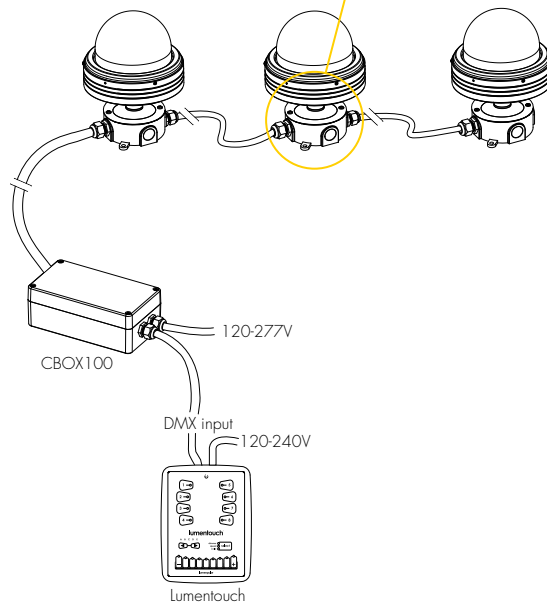

Daisy Chain Layout (DMX)

CBOX60: 2 fixtures maximum for daisy chain configuration.
CBOX100: 3 fixtures maximum for daisy chain configuration.
Maximum cable length assuming 10' spacing on center:
1 fixture: 400' of cable
2 fixtures: 100' of cable
3 fixtures: 60' of cable