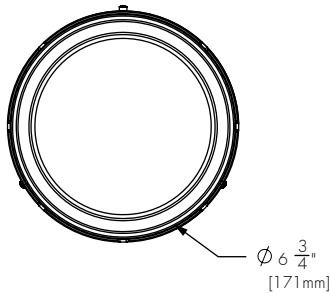

Client: _____
Project name: _____
Order #: _____
Type: _____ Qty: _____

FEATURES AND BENEFITS

Physical :

- Low copper content machined aluminum housing
- Electro-statically applied polyester powder coat finish
- White polycarbonate dome lens, UV resistant
- 1,54 kg / 3,41 lbs
- IP66

Performance :

- 383 delivered lumens at full intensity
- Lumen maintenance L70 @ 25°C - 120,000 hrs
- Lumen measurements comply with LM - 79 - 08 standard
- Operating temperatures: -25°C to 50°C

Electrical :

- 24V DC luminaire, remote driver & data supply available for 120 to 277V
- 25 watts
- DMX 512 ready

5 year warranty