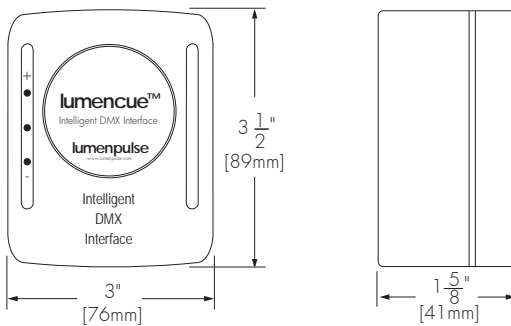

Client : _____

Project name : _____

Order # : _____

Type : _____ Qty. : _____

FEATURES & BENEFITS

- Unlimited miniSD memory
- 2 DMX universes (1024 channels)
- Infrared receiver
- Multi-zone
- 5 pages, 99 scenes per page
- 3-digit display

PACKAGE CONTENT

- Lumencue hardware
- Software: ESA PRO & DMX recorder
- User manual
- Mini-USB cable
- Mini-SDCARD and adapter
- 9V power supply with connector block for DMX connection
- Compatible with Windows XP, VISTA and 7 (32-bit or 64-bit)