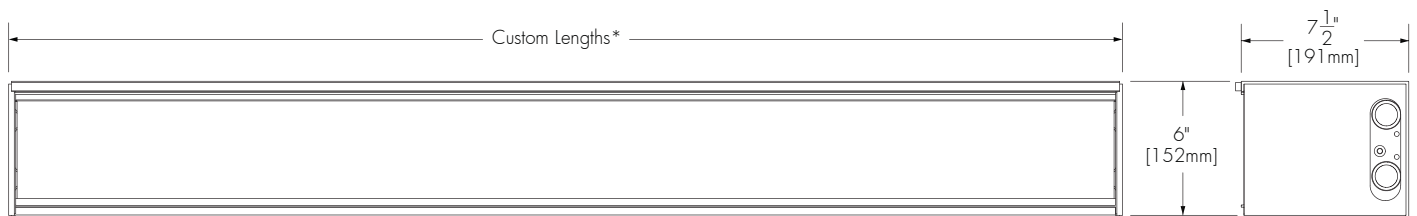

* Dimensions are subject to change according to project specifications.

5 year warranty

HOW TO ORDER

- The LumenfacadeFX is always a project specific product solution.
- Please consult factory for design support and specifications.